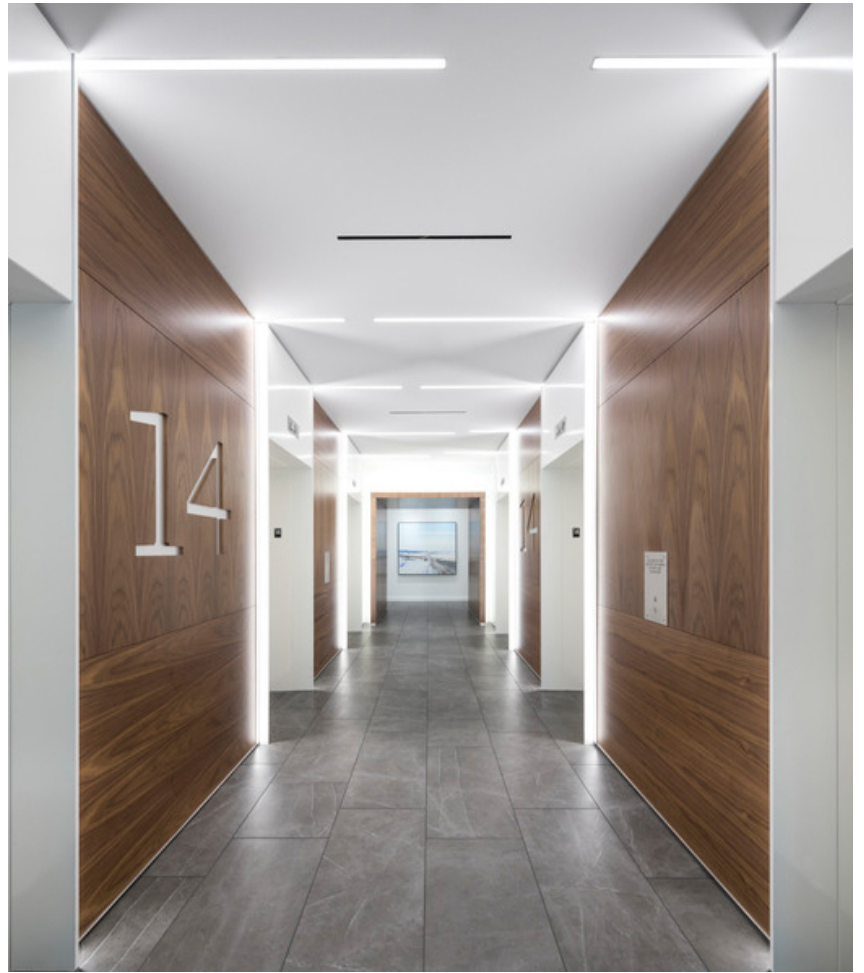

DIALOG

GLOBAL CONSULTING FIRM FIT-OUT

Corporate evolution

Office & Workplace

LOCATION

Vancouver, BC

CLIENT

Confidential

COMPLETION

2018

This eight-floor transformation for a global consulting firm's Vancouver headquarters floods the space with natural light, future-proofs the company for growth, and offers a visual representation of the brand's evolution, which recently shifted to new, flattened hierarchies. This shift in culture translated into the delivery of natural daylight and views to all employees by placing workstations, open collaboration hubs, and coffee rooms along the perimeter of each floor, and by centralizing private phone rooms and closed, collaborative working areas.