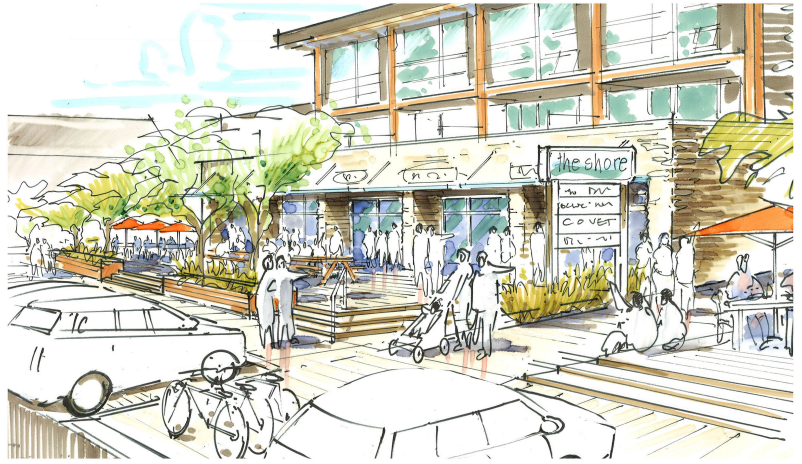

# DIALOG

TOFINO MAIN STREET CONCEPT PLAN

## A new vision for an end-of-the-road community

### DIALOG SERVICES

Planning & Urban Design

DIALOG lead the development of a new design concept for the future of Tofino's historic Main Street. The project offered an opportunity to maintain the distinct character and sense of place of Tofino while strengthening the broader downtown as a seam that stitches the waterfront together with the rest of the community. DIALOG's work involved extensive community engagement, as well as the creation of design concepts to address complex parking issues and establish a beautiful pedestrian realm that maximizes views and physical connections to the waterfront.