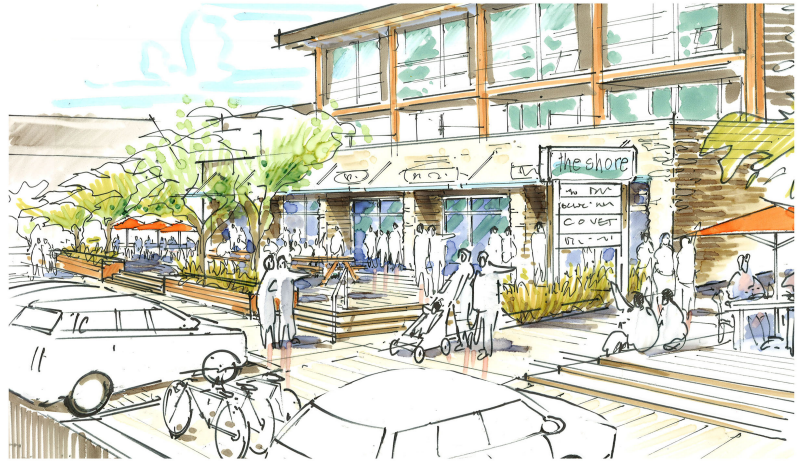

DIALOG

TOFINO MAIN STREET CONCEPT PLAN

A new vision for an end-of-the-road community

LOCATION

Tofino, BC

CLIENT

District of Tofino

COMPLETION

2014

DIALOG SERVICES

Planning & Urban Design

DIALOG lead the development of a new design concept for the future of Tofino's historic Main Street. The project offered an opportunity to maintain the distinct character and sense of place of Tofino while strengthening the broader downtown as a seam that stitches the waterfront together with the rest of the community. DIALOG's work involved extensive community engagement, as well as the creation of design concepts to address complex parking issues and establish a beautiful pedestrian realm that maximizes views and physical connections to the waterfront.